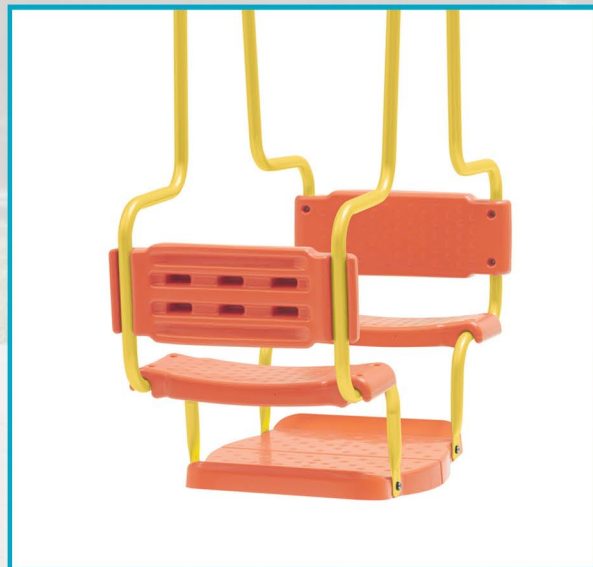

Swingset Accessories

CPSIA/ASTM
Certified

Vario Tellewippe
8382-910

Vario Gondel
8376-910

MADE IN GERMANY

Baby Swing Seat
8355-000

Board Swing
8396-960

COMPATABILITY

	SINGLE SWING #8371-190	MULTI-PLAY SWING #8382-790	TRIMMSTATION #8398-600
GONDEL	X	X	
TELLERWIPPE	X	X	
SWING SEAT	X	X	X
BOARD SWING	X	X	X