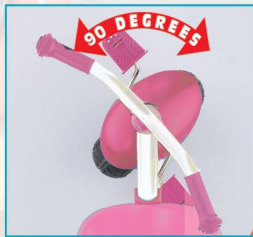

Kiddi-o® Layana

8852-700

Kiddi-o®

Pushbar Included

CPSIA/ASTM
Certified

Telescoping Frame

Limited Turn
Radius

Tipping Rear
Bucket

- 4 position Quik-Adjust™ easy step through S-frame
- 4 position adjustable ergonomic high back seat with hand hold
- Synthetic rubberized wheels
- Patented limited turn radius steering device and low center of gravity helps prevent tipping
- Oversized slip resistant pedals
- Removable rear bucket dumps easily
- High carbon steel frame with fade resistant powder coat finish
- Pushbar Included
- Recommended ages are 1 - 5 years