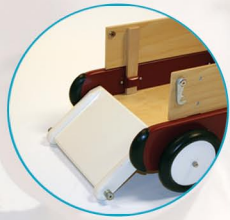

Classic Flyer by Kettler®

CPSIA/ASTM
Certified

Walk With Me Wagon **# 9201-182**

- Natural hardwood
- Wide base for optimal stability
- Hinged drop down front gate
- Front bumper guards
- 5" rubberized wheels
- Chrome handle
- Recommended ages are 12 months and up
- Recommended haul weight up to 50 lbs.

Wheelbarrow **# 8410-182**

- Large seamless steel tub
- Contoured wooden handles
- Durable resin wheel
- Recommended ages are 18 months and up
- Recommended haul weight up to 50 lbs.