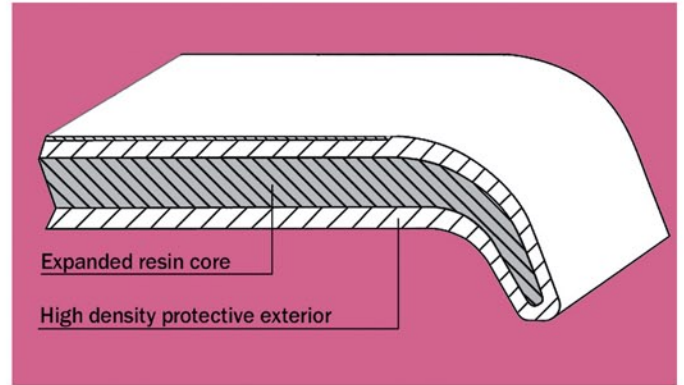

## KETTALUX™ Plus Tables

The innovative KETTALUX™ resin tables are completely weatherproof and impervious to all weather conditions. The extremely durable top has multiple robust and long lasting layers. The expanded warp-proof resin core and chip-proof edge are constructed of massive resin that ensure advanced stability and resilience. KETTALUX™ tables are shock absorbing to prevent warping, cracking or shattering. Finished with a high density protective coating, these tables are virtually maintenance free and very tough. Guaranteed to last for decades while adding timeless elegance to your outdoors. All tables are made of 100% recyclable resin!