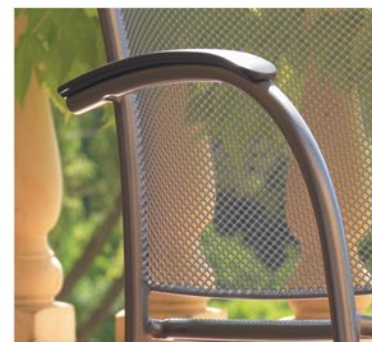

# PILO™ Wrought Iron

w/ die cast aluminum accents

Arm Chair  
5421-26

# VIBRO™ Wrought Iron

w/ die cast aluminum accents

Spring Chair  
15020-264