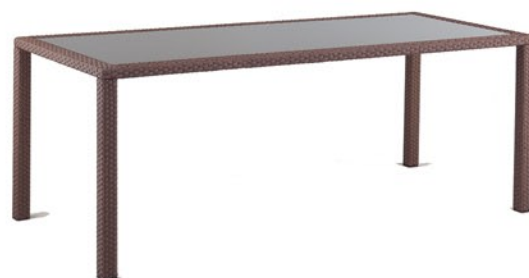

ATRIUM Dining Aluminum/All Weather Wicker

Stack Arm Chair
1409-200

Stack Side Chair
1408-200

33" Dining Table
3242-100-S
glass top w/umbrella hole

57"x35" Dining Table
3243-100-S
glass top w/umbrella hole

80"x38 Dining Table
3244-100-S
glass top w/umbrella hole